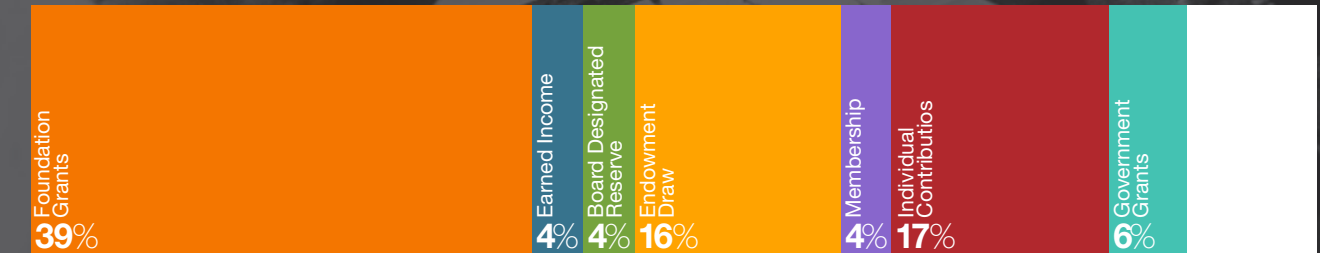

American Composers Forum
Statement of Financial Activity
 for the year ending
 June 30, 2018

Financial Overview

Income

Foundation Grants	\$578,064
Government Grants	93,224
Individual Contributions	258,067
Membership	57,822
Endowment Draw	242,780
Board designated Reserve	53,638
Earned Income	213,378
Total Operations Income	\$1,496,973