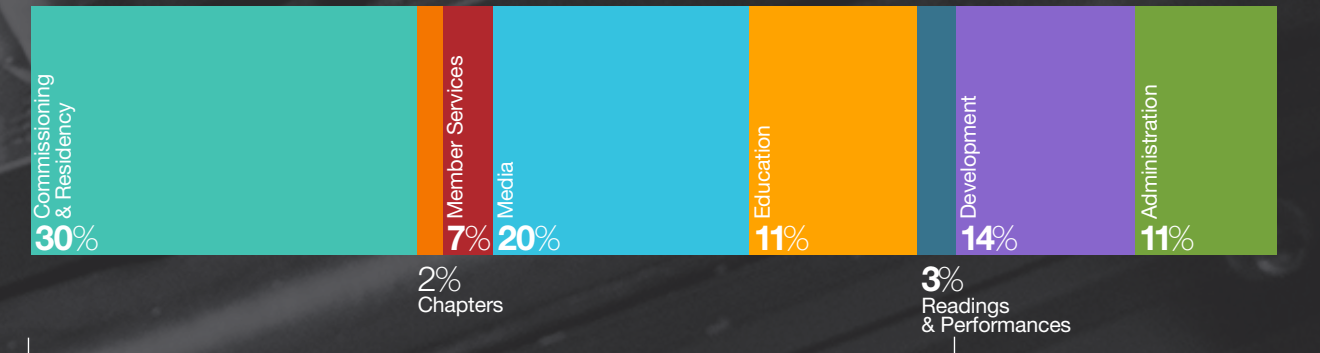

Expense

Commissioning & Residency	$451,761
Readings & Performances	42,582
Education	190,226
Media	298,301
Member Services	106,544
Chapters	26,219
Administration	172,052
Development	216,395
Total Operations Expense	$1,504,080